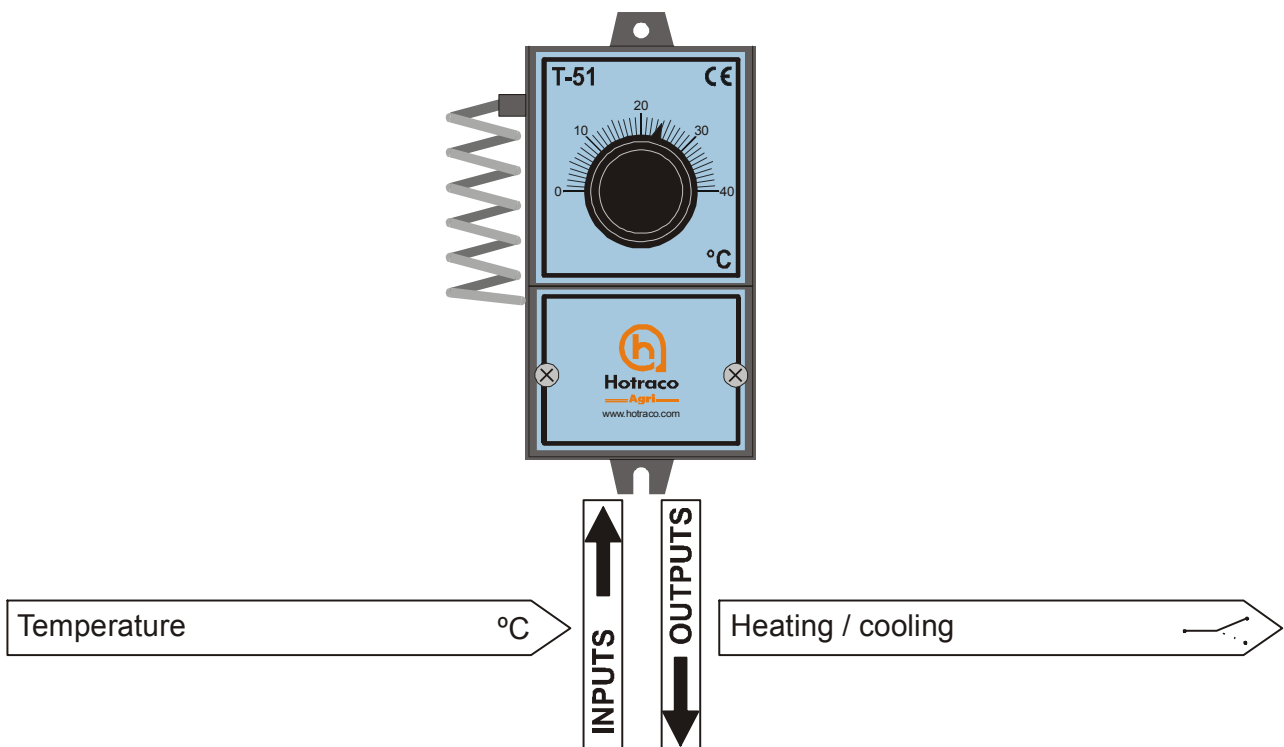

### General

The T-51 is a single mechanical thermostat suited with a dead make-and-break contact which switches on the basis of temperature.